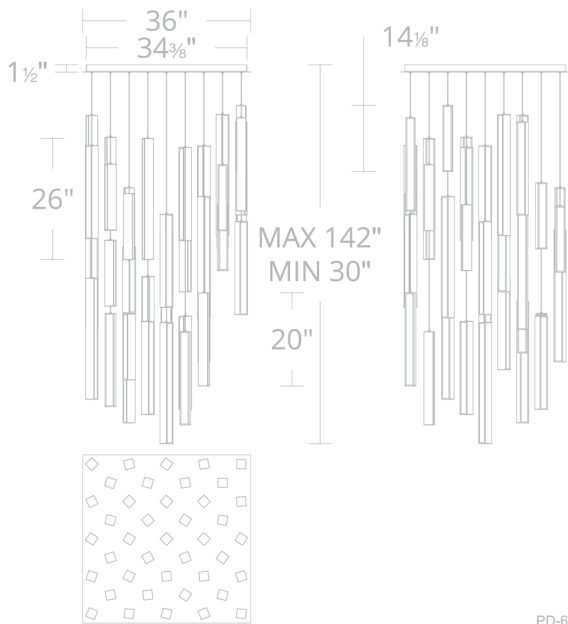

PD-64841S

Project: _____

Location: _____

Fixture Type: _____

Catalog Number: _____

AVAILABLE FINISHES:

Chaos

PD-64841S

PRODUCT DESCRIPTION

Like piano keys falling through the air, these pendants are installed in various arrangements to create an artful statement as well as deliver ample lighting to spaces throughout home or business.

FEATURES

- Driver concealed within the canopy
- Thin powered aircraft cables provide an ultra clean look for adjustable suspension height
- NEC CODE (314.24) requires ceiling outlet boxes in the U.S. support up to 50 lbs.
- This fixture in the 25 and 41 light format exceeds 50 lbs. and must be installed using a U.L. listed outlet box approved for up to 100 and 150 lbs. or supported independently of the outlet box

SPECIFICATIONS

Rated Life	50000 Hours
Standards	ETL, cETL,Damp Location Listed
Input	120-277V,50/60Hz
Dimming	ELV, 0-10V, TRIAC
Color Temp	3000K
CRI	90
Construction	Aluminum body with acrylic diffuser

Model & Size	Color Temp & CRI	Watt	Lumens	Finish
PD-64841S 36" - 41 Lights	3000K 90	326W	33673	BK/AB-BK Black/Aged Brass & Black

Example: **PD-64841S-BK/AB-BK**

For custom requests please contact customs@modernforms.com