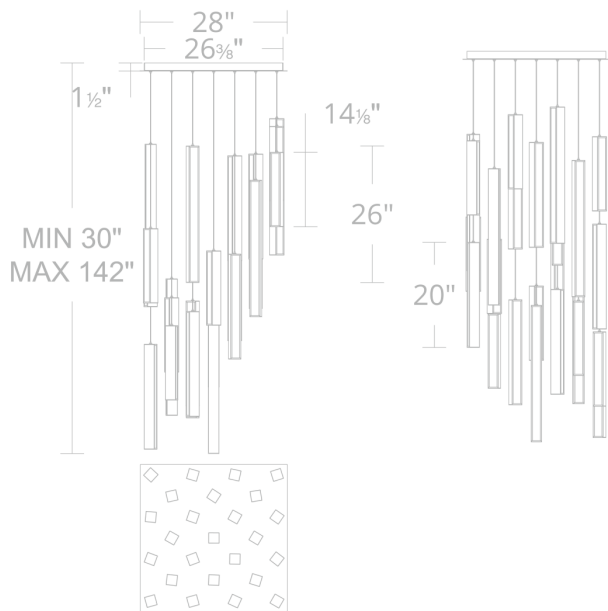

PD-64825S

Project: _____

Location: _____

Fixture Type: _____

Catalog Number: _____

AVAILABLE FINISHES:

Chaos

PD-64825S

PRODUCT DESCRIPTION

Like piano keys falling through the air, these pendants are installed in various arrangements to create an artful statement as well as deliver ample lighting to spaces throughout home or business.

FEATURES

- Driver concealed within the canopy
- Thin powered aircraft cables provide an ultra clean look for adjustable suspension height
- NEC CODE (314.24) requires ceiling outlet boxes in the U.S. support up to 50 lbs.
- This fixture in the 25 and 41 light format exceeds 50 lbs. and must be installed using a U.L. listed outlet box approved for up to 100 and 150 lbs. or supported independently of the outlet box

SPECIFICATIONS

Rated Life	50000 Hours
Standards	ETL, cETL,Damp Location Listed
Input	120-277V,50/60Hz
Dimming	ELV, 0-10V, TRIAC
Color Temp	3000K
CRI	90
Construction	Aluminum body with acrylic diffuser

Model & Size	Color Temp & CRI	Watt	Lumens	Finish
PD-64825S 28" - 25 Lights	3000K 90	207W	20308	BK/AB-BK Black/Aged Brass & Black

Example: **PD-64825S-BK/AB-BK**

For custom requests please contact customs@modernforms.com