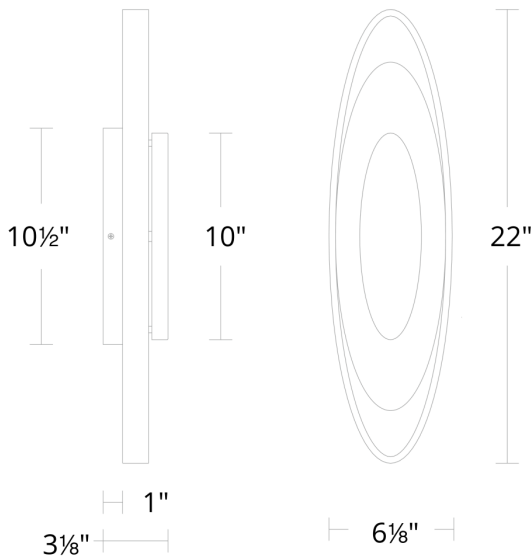

REPLACEMENT PARTS

HDW-FG21-WA - Hardware Pack

WS-44122

Model & Size	Color Temp	Finish	LED Watts	LED Lumens	Delivered Lumens
WS-44122 22"	3000K	BZ/GL Bronze & Gold Leaf	16.1W	368	288

Example: **WS-44122-BZ/GL**