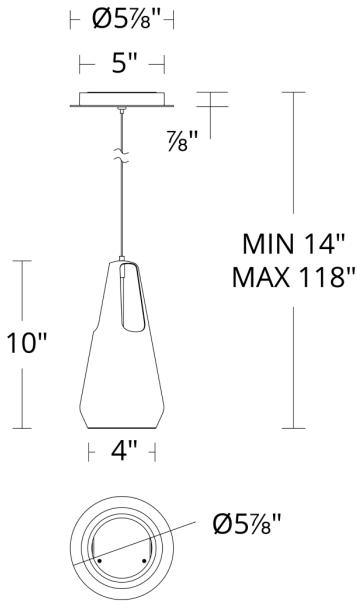

Project: _____

Location: _____

Fixture Type: _____

Catalog Number: _____

AVAILABLE FINISHES:

Ingot

PD-66110

PRODUCT DESCRIPTION

A capsule delicately strung through the visible reveals atop creating an interesting internally illuminated element. Thin power aircraft cable can be adjusted in the field.

FEATURES

- Driver concealed within the canopy
- Thin powered aircraft cables provide an ultra clean look for adjustable suspension height
- Spin-on round canopy with minimal hardware

SPECIFICATIONS

Rated Life	50000 Hours
Standards	ETL, cETL, Damp Location Listed
Input	120/277V
Dimming	TRIAC: 100-10%
Color Temp	3000K
CRI	90
Construction	Metal spun body with PC diffuser

PD-66110

Model & Size	Color Temp	Finish	LED Watts	LED Lumens	Delivered Lumens
PD-66110 10"	3000K	AB Aged Brass	11.5W	885	188
	3000K	BK Black	11.5W	885	188
	3000K	BN Brushed Nickel	11.5W	885	188

Example: **PD-66110-BN**