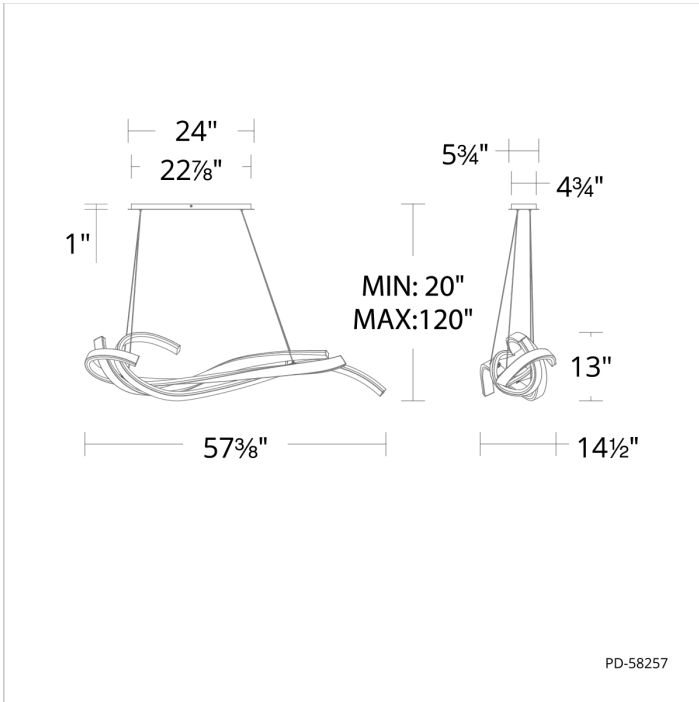

Project: _____

Location: _____

Fixture Type: _____

Catalog Number: _____

AVAILABLE FINISHES:

Tidal

PD-58257

PRODUCT DESCRIPTION

FEATURES

- Driver concealed within the canopy
- Each unique free formed handcrafted piece lends itself to variations in size and curvature
- Slide-on rectangular canopy with minimal hardware
- Thin powered aircraft cables provide an ultra clean look for adjustable suspension height

SPECIFICATIONS

Rated Life	54000 Hours
Standards	ETL, cETL, Damp Location Listed
Input	120-277V, 50/60Hz
Dimming	ELV, 0-10V, TRIAC
Color Temp	3000K
CRI	90
Construction	Bent aluminum body with silica diffuser

PD-58257

Model & Size	Color Temp	Finish	LED Watts	LED Lumens	Delivered Lumens
PD-58257 57"	3000K	BK Black	82.3W	6989	3574

Example: **PD-58257-BK**

For custom requests please contact customs@modernforms.com