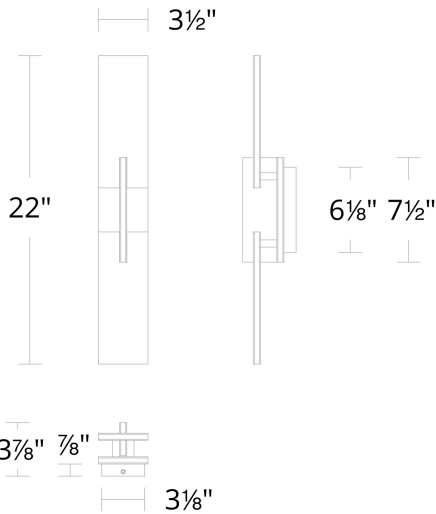

Project:

Location:

Fixture Type:

Catalog Number:

AVAILABLE FINISHES:

Amari

WS-79022

PRODUCT DESCRIPTION

Cool, connective, sculptural. Interlocking panels render a thought provoking aesthetic. Subtle ambient illumination commands attention of this floating work of art.

FEATURES

- Driver concealed within the canopy
- Ambient illumination
- Conversion plate included to accommodate for 4" junction box

SPECIFICATIONS

Rated Life	60000 Hours
Standards	ETL, cETL,Damp Location Listed
Input	120/277V,50/60Hz
Dimming	ELV
Mounting	Can be mounted on wall in all orientations
Color Temp	3000K
CRI	90
Construction	Extruded aluminum body with acrylic diffuser

REPLACEMENT PARTS

HDW-SY23-MA - Hardware Pack

WS-79022

Model & Size	Color Temp	Finish	LED Watts	LED Lumens	Delivered Lumens
WS-79022 22"	3000K	AB Aged Brass	26.5W	1150	980
	3000K	BK Black	26.5W	1150	980

Example: **WS-79022-BK**

For custom requests please contact customs@modernforms.com