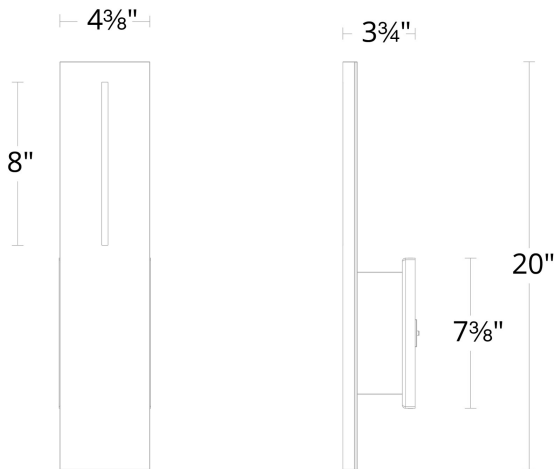

SPECIFICATIONS

Rated Life	50000 Hours
Standards	ETL, cETL, Wet Location Listed, IP65, Title 24 JA8: 2019 Compliant
Input	120-277V, 50/60Hz
Dimming	ELV, 0-10V, TRIAC
Mounting	Can be mounted on wall vertically or upside down
Color Temp	3000K, 3500K, 4000K
CRI	90
Construction	Extruded aluminum body and silk screened glass diffuser

WS-W22320

Model & Size	Color Temp	Finish	LED Watts	LED Lumens	Delivered Lumens
WS-W22320 20"	3000K	BK Black	22.4W	1146	530
	3500K	BK Black	22.4W	1146	530
	4000K	BK Black	22.4W	1146	530

Example: **WS-W22320-40-BK**