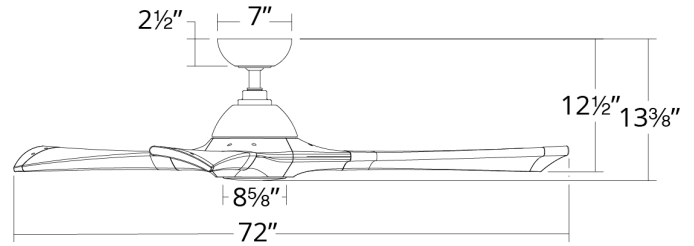

WOODY

FR-W1814-72L

72" Ceiling Fan

MODERN FORMS

SMART FANS

PRODUCT DESCRIPTION

With sturdy blades crafted from solid wood- properly treated to weather the outdoors- this smart fan is rugged refinement to the core. Take control of it with our exclusive Modern Forms app- features like Adaptive Learning make life easier every day by suggesting optimized schedules, while a powerful DC motor inside keeps things running smooth, quiet and up to 70% more efficient than traditional AC fans. Choose a bronze housing with dark walnut wood, matte black with distressed koa or graphite with weathered gray.

FEATURES

- 6 fan speeds through both Summer and Winter Modes
- Silent DC motor
- Optional LED light kit included
- Includes BT wall control
- Optional remote control sold separately
- Compatible with Modern Forms app

AIRFLOW/ENERGY EFFICIENCY

Weighted-Average/High Airflow CFM:	7690/10546
Weighted-Average/High Energy Use (W):	34/51
Estimated Yearly Energy Cost ($):	$6.51
Weighted-Average/High Efficiency (CFM/W):	227/310
Max RPM:	145

ORDER NUMBER

Model	Housing	Blade
FR-W1814-72L	BZ Bronze	DW Dark Walnut
	GH Graphite	WG Weathered Gray
	MB Matte Black	DK Distressed Koa

Example: **FR-W1814-72L-GH/WG**

For 2700K add "-27" ; for 3500K add "-35" before the finish: **FR-W1814-72L27GHWG**

*Results may vary based on application and surroundings.

*This fan comes uni-pack - blade select options are not available

The Modern Forms app synchronizes seamlessly with smart home devices you already own

modernforms.com
Phone (800) 526.2588
Fax (800) 526.2585

Headquarters/Eastern Distribution Center
44 Harbor Park Drive
Port Washington, NY 11050

Central Distribution Center
1600 Distribution Ct
Lithia Springs, GA 30122

Western Distribution Center
1750 Archibald Avenue
Ontario, CA 91760

SPECIFICATIONS

Construction:	Aluminum, Balsa Wood
Blade:	15° Pitch, 72" sweep
Downrod:	1" O.D. x 6"H included
Mounting Slope:	Up to 32°
Wire:	80"
Hanging Weight:	20 lbs
Total Power:	53.5W
Standards:	UL/cUL Wet Location listed, Title 24 JA8-2016 Compliant, Title 20
Motor Type:	125 x 25 sensorless DC motor

WIRELESS PERFORMANCE

Wi-Fi Range:	Up to 150 ft*
Bluetooth Range:	Up to 150 ft*

LUMINAIRE PERFORMANCE

Light Source:	LED
Light Wattage:	19.5W
Lumens/Delivered Lumens:	1600/846
Dimming:	Integrated
CRI:	90
Color Temperature:	3000K (2700K/3500K options available)
Rated Life:	50,000 hours