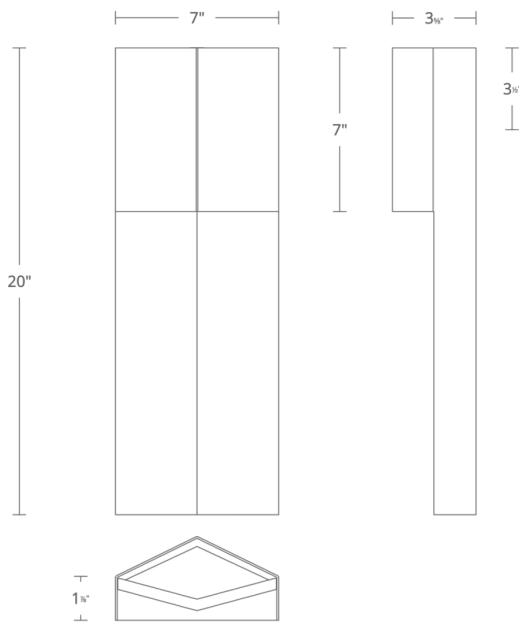

Project: _____

Location: _____

Fixture Type: _____

Catalog Number: _____

AVAILABLE FINISHES:

Dusk

WS-W14220

PRODUCT DESCRIPTION

A stylish aesthetic with a focus on rustic simplicity and minimalism. This ADA compliant sconce features handsome dark walnut combined with a black finished aluminum frame to create this one of a kind piece. Stylish and robust illumination engineered with the latest ACLED driverless technology.

FEATURES

- ACLED driverless technology
- Natural wood grain and color variation with each unique piece
- Genuine wood will weather differently over time depending on care, maintenance, exposure and changes in climate

SPECIFICATIONS

Rated Life	54000 Hours
Standards	ETL, cETL, Wet Location Listed, IP65
Input	120 VAC, 50/60Hz
Dimming	ELV: 100-15%, TRIAC: 100-15%
Color Temp	3000K
CRI	90
Construction	Metal body with decorative wood panel and silk screened glass diffuser

WS-W14220

Model & Size	Color Temp	Finish	LED Watts	LED Lumens	Delivered Lumens
WS-W14220 20"	3000K	BK/DW Black/Dark Walnut	14.4W	850	340

Example: **WS-W14220-BK/DW**

For custom requests please contact customs@modernforms.com