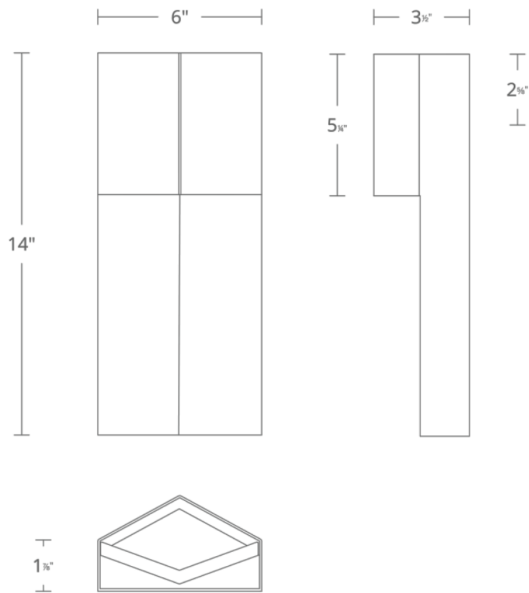

WS-W14214

Model & Size	Color Temp	Finish	LED Watts	LED Lumens	Delivered Lumens
WS-W14214 14"	3000K	BK/DW Black/Dark Walnut	7.8W	400	160

Example: **WS-W14214-BK/DW**

For custom requests please contact customs@modernforms.com