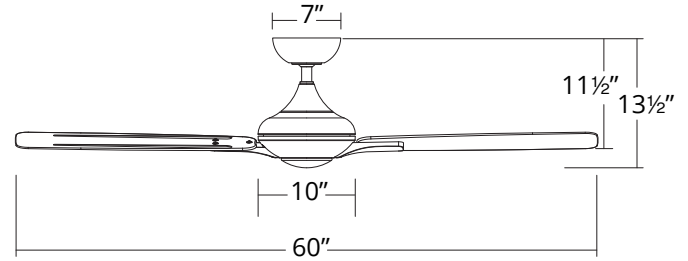

MYKONOS 5

FR-W2008-60L

60" Ceiling Fan

MODERN FORMS SMART FANS

PRODUCT DESCRIPTION

You know a smart fan named after the Greek "Isle of Winds" is going to be timeless, and Mykonos delivers in spades. It's perfect for transitional spaces with its contrast finishes and streamlined look. Maximize control with the Modern Forms app, which can establish optimized schedules based on your behavior and reduce energy costs by connecting to your thermostat.

FEATURES

- 6 fan speeds through both Summer and Winter Modes
- Silent DC motor
- Optional LED light kit included
- Includes BT remote control
- Optional wall control sold separately
- Compatible with Modern Forms app

AIRFLOW/ENERGY EFFICIENCY

Weighted-Average/High Airflow CFM:	4593/6970
Weighted-Average/High Energy Use (W):	27/40
Estimated Yearly Energy Cost ($):	$6.92
Weighted-Average/High Efficiency (CFM/W):	172/174
Max RPM:	135

ORDER NUMBER

Model	Housing	Blade
FR-W2008-60L	BZ <i>Bronze</i>	DW <i>Dark Walnut</i>
	GH <i>Graphite</i>	WW <i>Weathered Wood</i>
	MB <i>Matte Black</i>	MB <i>Matte Black</i>
	MW <i>Matte White</i>	MW <i>Matte White</i>
	OB <i>Oil Rubbed Bronze</i>	BW <i>Barn Wood</i>

SPECIFICATIONS

Construction:	Aluminum, ABS
Blade:	14° Pitch, 60" sweep
Downrod:	1" O.D. x 6"H included
Mounting Slope:	Up to 30°
Wire:	80"
Hanging Weight:	23 lbs
Total Power:	53W
Standards:	UL/cUL Wet Location listed, Title 24 JA8-2016 Compliant, Title 20, Energy Star rated
Motor Type:	153 x 13 sensorless DC motor

WIRELESS PERFORMANCE

Wi-Fi Range:	Up to 150 ft*
Bluetooth Range:	Up to 150 ft*

LUMINAIRE PERFORMANCE

Light Source:	LED
Light Wattage:	13W
Lumens/Delivered Lumens:	1110/381
Dimming:	Integrated
CRI:	90
Color Temperature:	3000K (2700K/3500K options available)
Rated Life:	50,000 hours

Example: **FR-W2008-60L-BZ/DW**

For 2700K add "-27" ; for 3500K add "-35" before the finish: **FR-W2008-60L27BZDW**

*Results may vary based on application and surroundings.

*This fan comes uni-pack - blade select options are not available

The Modern Forms app synchronizes seamlessly with smart home devices you already own

modernforms.com
Phone (800) 526.2588
Fax (800) 526.2585

Headquarters/Eastern Distribution Center
44 Harbor Park Drive
Port Washington, NY 11050

Central Distribution Center
1600 Distribution Ct
Lithia Springs, GA 30122

Western Distribution Center
1750 Archibald Avenue
Ontario, CA 91760