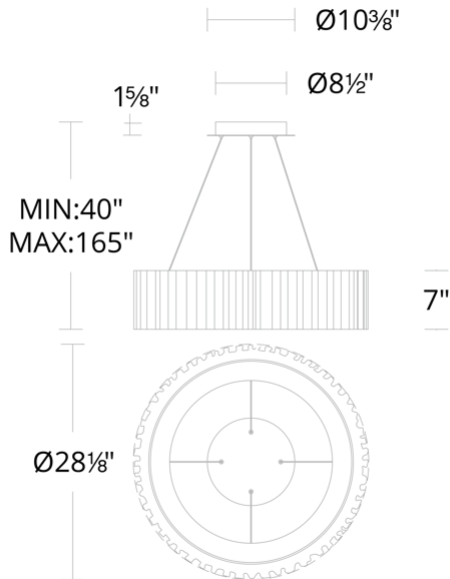

# Rhannon

PD-70128

**PRODUCT DESCRIPTION**

Behold a symphony of grace in the curtains as crafted by artists to capture movement when viewed from different angles. The dimensional inlaid design will finely suit a luxuriousspace. This showstopping pendant reveals an elegant presence visible to all.

**FEATURES**

- Driver concealed within the canopy
- Thick artisanal shade made with reclaimed crystal
- Thin powered aircraft cables provide an ultra clean look for adjustable suspension height
- Spin-on round canopy with minimal hardware
- NEC CODE (314.24) requires that ceiling outlet boxes in the U.S. support up to 50 lbs
- This fixture exceeds 50 lbs. and must be installed using a U.L. listed outlet box approved for up to 100 lbs. or supported independently of the outlet box
- Can be mounted on a sloped ceiling

PD-70128

Model & Size	Color Temp	Finish	LED Watts	LED Lumens	Delivered Lumens
PD-70128 28"	3000K	AB Aged Brass BK Black	56.1W	5669	3682

Example: **PD-70128-BK**

For custom requests please contact [customs@modernforms.com](mailto:customs@modernforms.com)