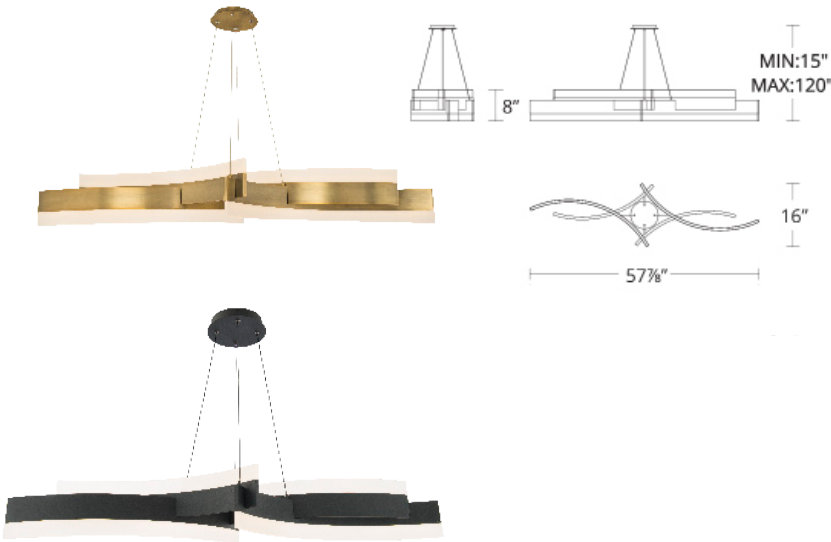

PD-31058

Fixture Type:

Catalog Number:

Project: _____

Location: _____

PRODUCT DESCRIPTION

A sleek and sophisticated chandelier for contemporary and transitional spaces. Concave and convex arcs in black or aged brass are mirrored above and below. A statement piece for over a dining or conference table.

FEATURES

- Quick spin-on canopy design with minimal hardware for easy installation
- Curved, flowing etched lightguide material
- This power aircraft cables provide an ultra clean look for adjustable suspension height
- Universal Driver (120V-277V) concealed within the canopy
- Dimming: ELV, 0-10V, TRIAC
- Rated Life: 50,000 hours
- Color Temp: 3000K
- CRI: 90

SPECIFICATIONS

Construction: Aluminium body with acrylic diffuser

Light Source: High output LED

Finish: Aged Brass (AB)

Standards: ETL & cETL Damp Location listed., Title 24 Compliant

ORDER NUMBER

	Size	Wattage	Voltage	LED Lumens	Delivered Lumens	Finish	
PD-31058	58"	40W	120V-277V	5300	2089	AB	Aged Brass